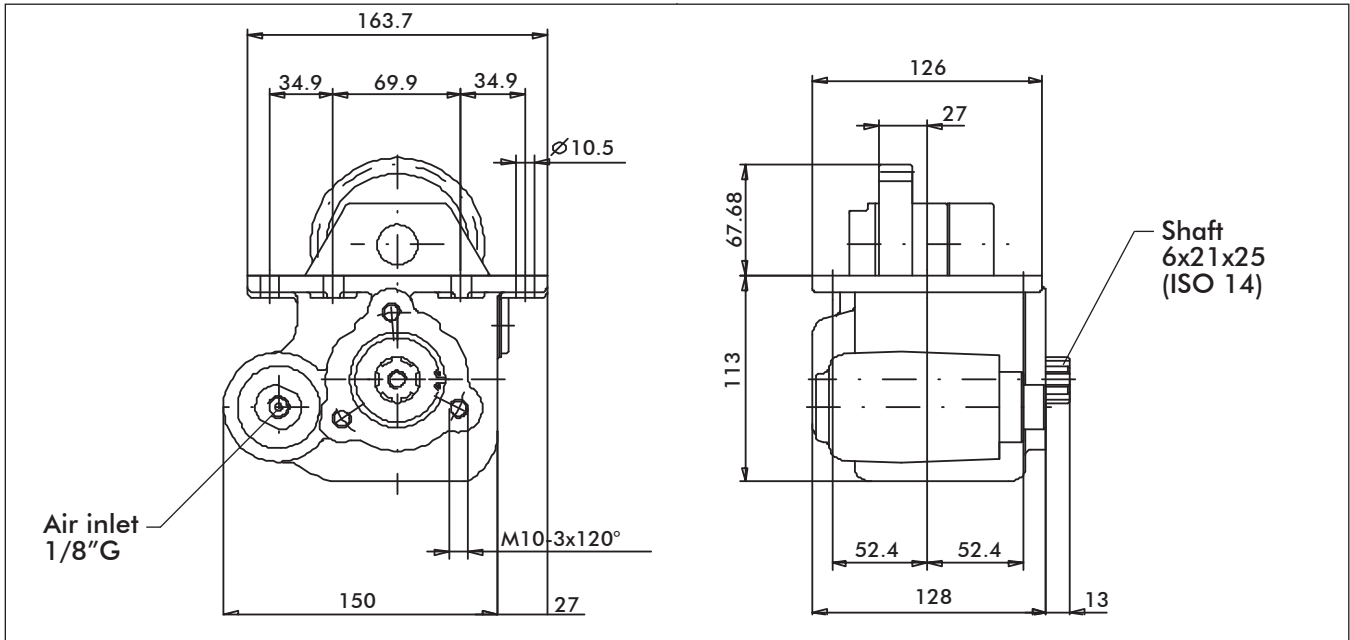

HYVA PTO'S

PNEUMATICALLY OPERATED POWER TAKE-OFF

Hyva

Partno. PTO only:

021205010

Type Gearbox:

IVECO

Page 1 / 1

Specifications

Type Gearbox	SPR 2855.5 / 6.33 SPR 2855.6 / 6.33
PTO ratio@1000 eng. rpm	1030 rpm
Max torque	200 Nm
Mounting side	Right
Output	Rear
Rotation	Cw

Mounting kit

Part no.	021464003
----------	-----------