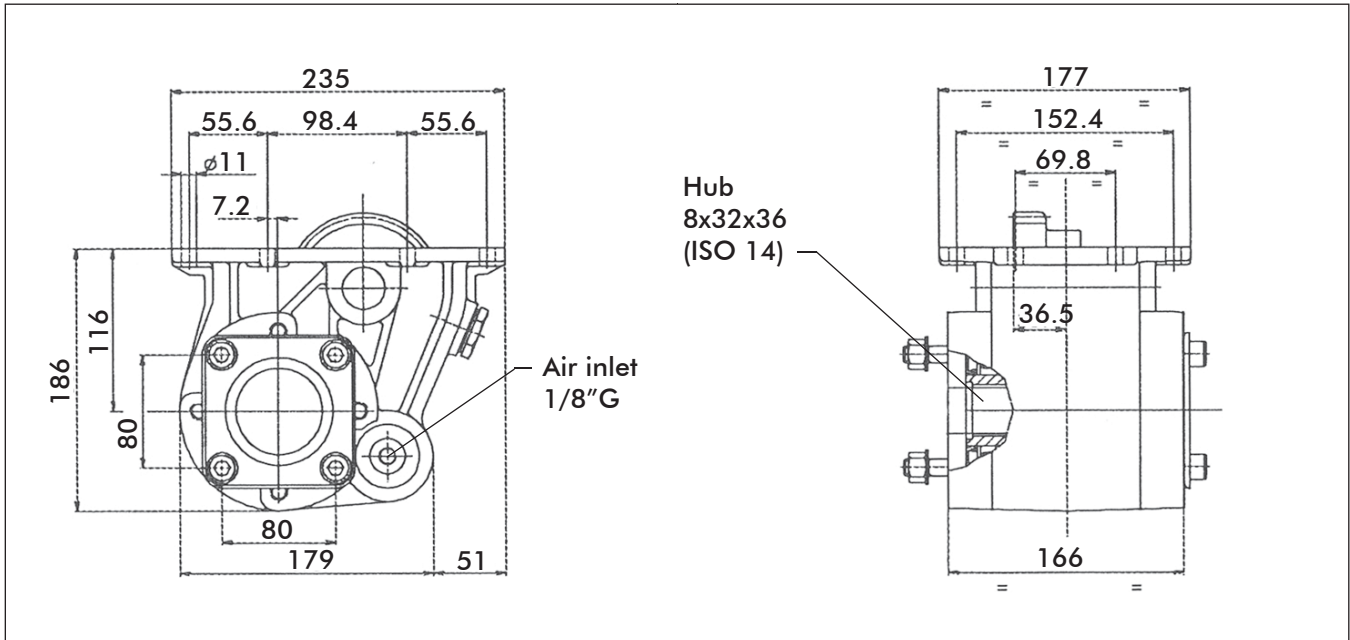

HYVA PTO'S

PNEUMATICALLY OPERATED POWER TAKE-OFF

Hyva

Partno. PTO:

021202041/021202042

Type Gearbox:

EATON

Page 1 / 1

Specifications		
Type Gearbox	SEE INDEX	
	021202041	021202042
PTO ratio@1000 eng. rpm	974 rpm	
Max torque	380 Nm	
Mounting side	Low side	
Output	Rear	Front/Rear
Rotation	Cw	Acw/Cw

Mounting kit	
Part no.	021452003