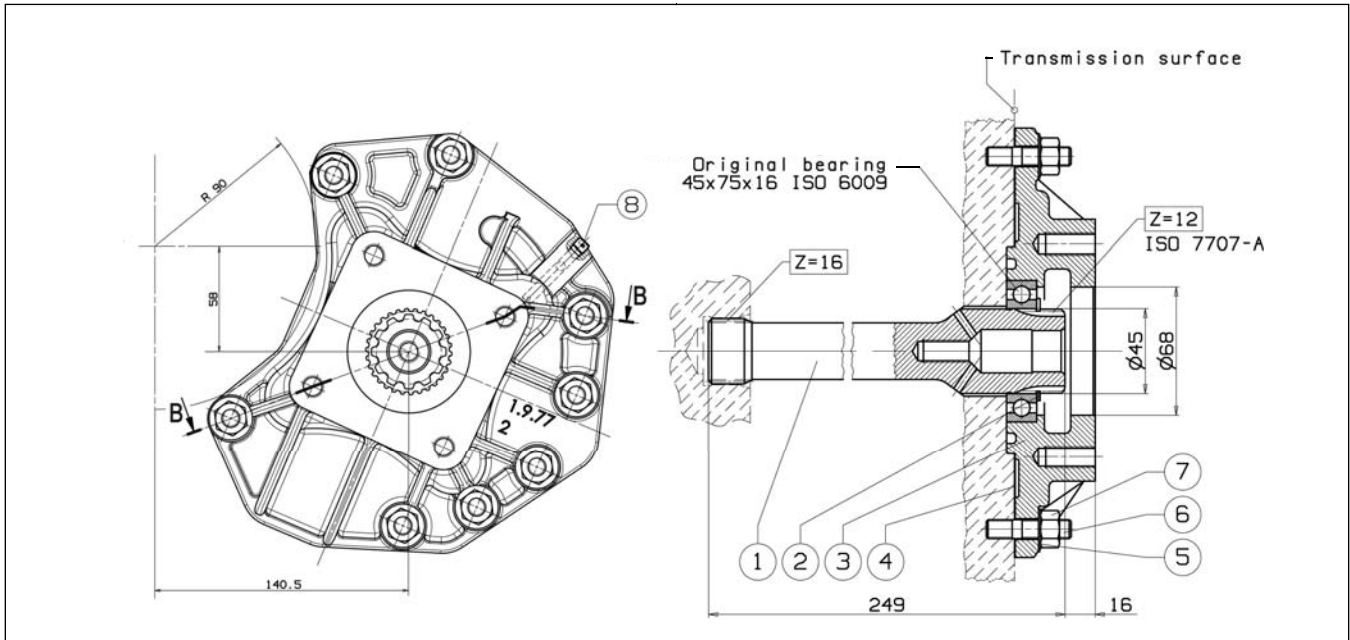

HYVA QUILL SHAFT

QUILL SHAFT

Hyva

Partno.:

021307000

Gearbox:

MERCEDES

Page 1 / 1

Parts list			
No.	Partno.:	Description	Qty.
1		Quill shaft	1
2		Circlip E 45	1
3		Shift-PTO flange	1
4		Gasket	1
5		Washer	8
6		Stud M 10x30 UNI 5911 L=45	8
7		Nut M10 CH17 H10 UNI5587	8
8		Conical headless screw 1/16"	1

General informations

In the mounting phase of the SHAFT KIT onto the GEARBOX, scrupulously comply with the attached INSTRUCTIONS.

Type of Gearbox	
MERCEDES	G125-16...G280-16...